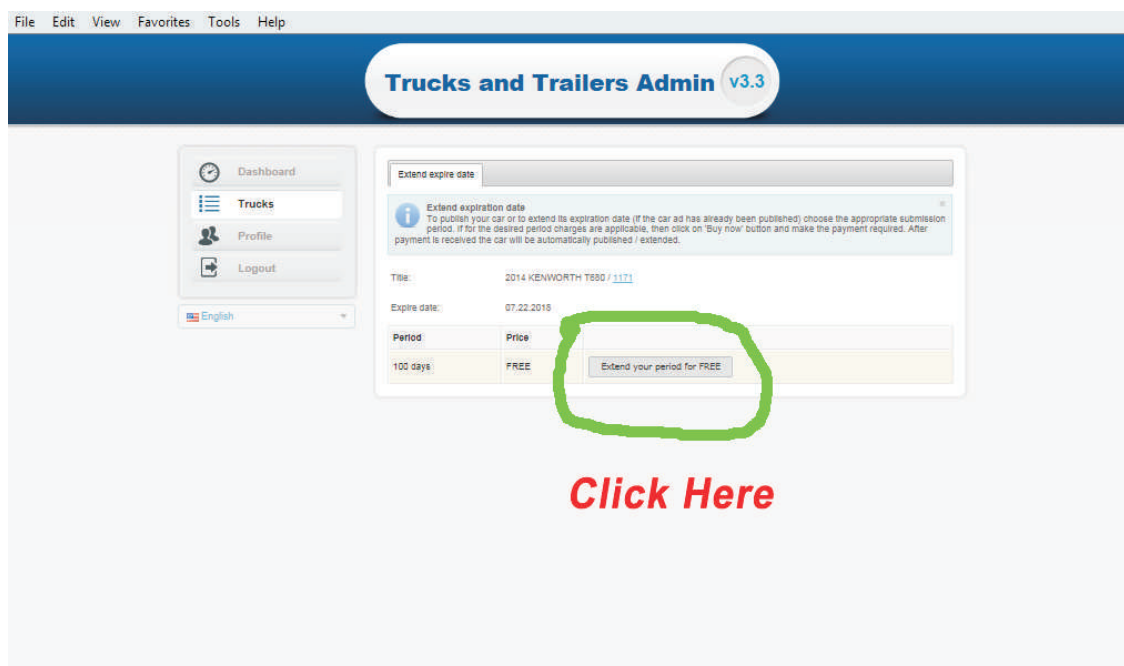

File Edit View Favorites Tools Help

Trucks and Trailers Admin v3.3

Dashboard

Trucks

Profile

Logout

English

List of trucks
You can see below the list of trucks. If you want to add new truck, click on the button "+ Add truck".

+ Add truck

Image	Stock #	Expire	
	300980UT	07.22.2018	Extend expiration date

Choose Action Go to page: 1 / 1 Total Items: 1 / 10

Click on +Add Truck

When this window shows up
Create the New Truck by adding the information and hit **Save**

Click on Expiration Date to Extend

Click On **Extend Your Period for FREE**

Click on picture to edit information

Trucks and Trailers Admin v3.3

Expiration extend
Your plan has been extended.

List of trucks
You can see below the list of trucks. If you want to add new truck, click on the button "+ Add truck".