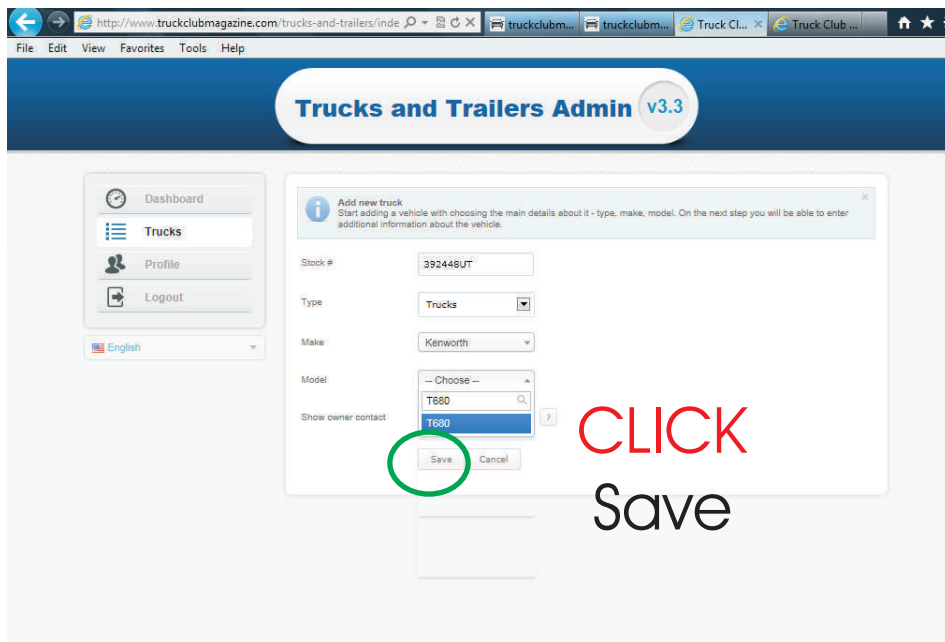

File Edit View Favorites Tools Help

Trucks and Trailers Admin v3.3

Dashboard

Trucks

Profile

Logout

English

List of trucks
You can see below the list of trucks. If you want to add new truck, click on the button "+ Add truck".

+ Add truck

Image	Stock #	Expire	
	300980UT	07.22.2018	Extend expiration date

Choose Action Go to page: 1 / 1 Total Items: 1 / 10

Click on +Add Truck

When this window shows up
Create the New Truck by adding the information and hit **Save**

Click on Expiration Date to Extend

Click On **Extend Your Period for FREE**

Click on picture to edit information

Trucks and Trailers Admin v3.3

Expiration extend
Your plan has been extended.

List of trucks
You can see below the list of trucks. If you want to add new truck, click on the button "+ Add truck".