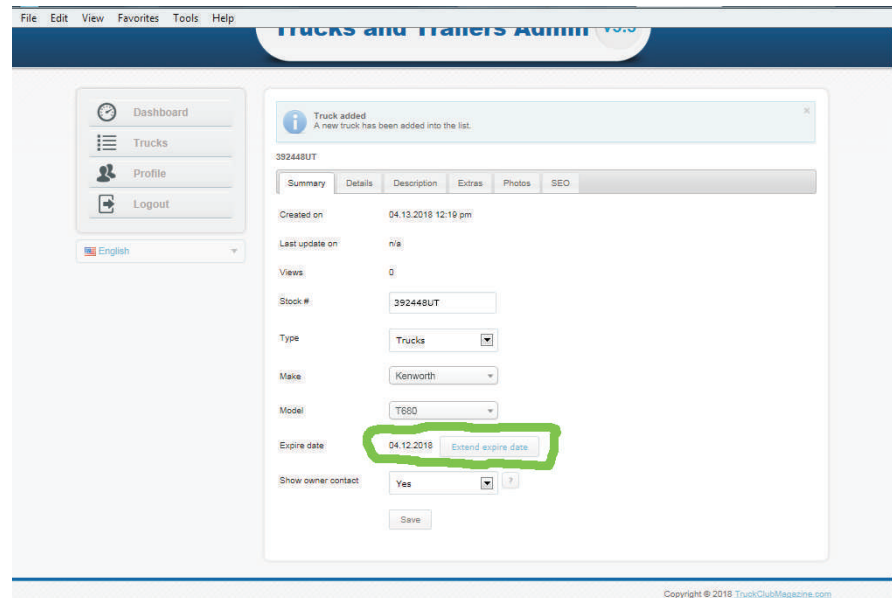

File Edit View Favorites Tools Help

Trucks and Trailers Admin v3.3

Dashboard

Trucks

Profile

Logout

English

List of trucks
You can see below the list of trucks. If you want to add new truck, click on the button "+ Add truck".

+ Add truck

Image	Stock #	Expire	
	300980UT	07.22.2018	Extend expiration date

Choose Action Go to page: 1 / 1 Total Items: 1 / 10

Click on +Add Truck

When this window shows up
Create the New Truck by adding the information and hit **Save**

Click on Expiration Date to Extend

Click On **Extend Your Period for FREE**

Click on picture to edit information

Trucks and Trailers Admin v3.3

Expiration extend
Your plan has been extended.

List of trucks
You can see below the list of trucks. If you want to add new truck, click on the button "+ Add truck".