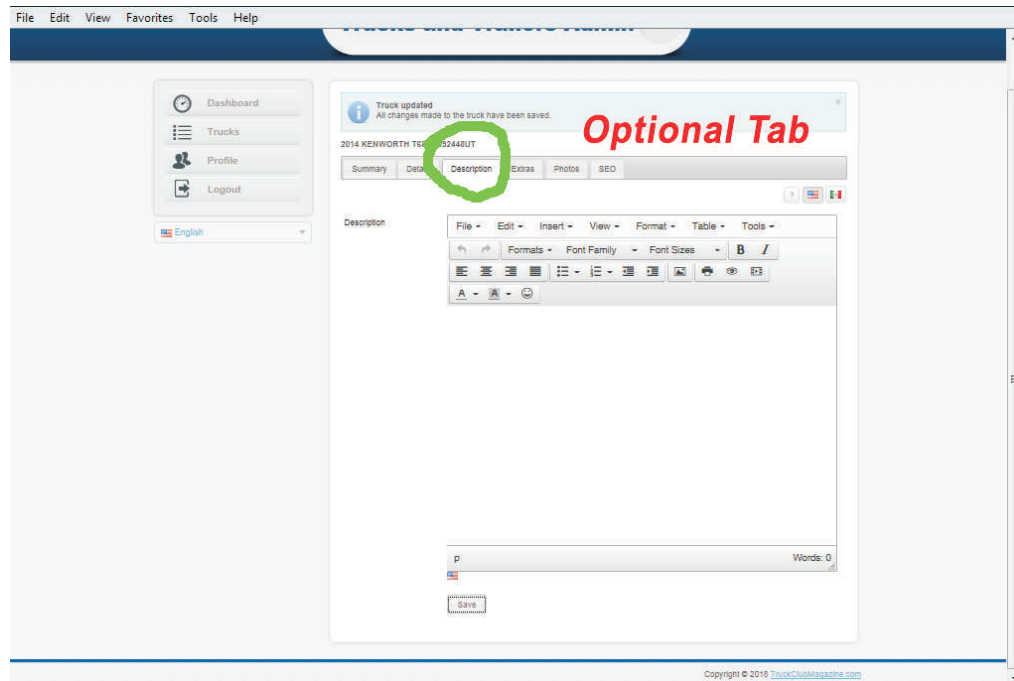

Description Tab is optional