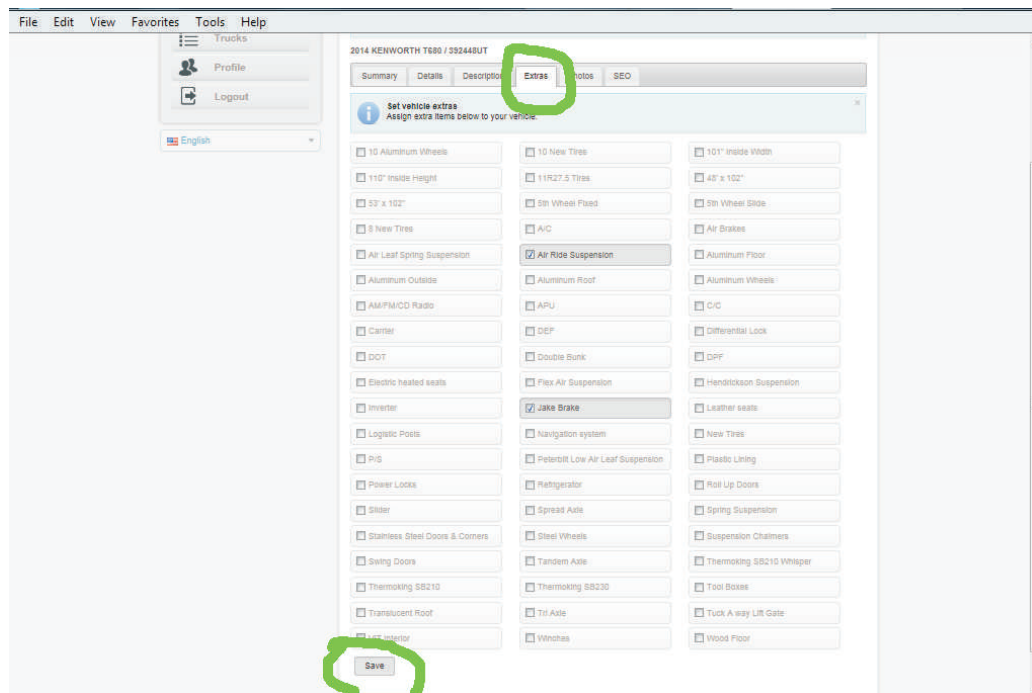

Click on Any Extras (Optional)

Click on **Photos** Tab to Upload your truck picture

Upload as many images as you want for this truck. You can resize, crop, rotate, watermark and compress the uploaded images. Drag & drop to change their order.